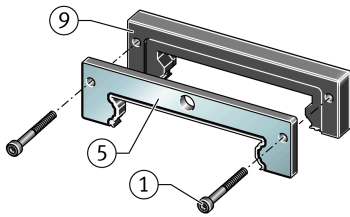

Technical information

Your current product variant

Size Code	30	
Design	W	Wide carriage
KIT-number	400	KIT end number

Main Dimensions & Performance Data

K₁	M3x30	Screw
L_S	1,57 mm	Dimension screw
	S 2,5	Hexagon socket screw
S	14 mm	Dimension
≈m	0,054 kg	Weight

Degree of contamination

Yes	KIT suitable for very slight degree of contamination
Yes	KIT suitable for slight degree of contamination
Yes	KIT suitable for moderate degree of contamination
Yes	KIT suitable for heavy degree of contamination

Increase of displacement

Yes	Large increase in displacement force