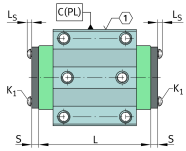

Technical information

Your current product variant

Size Code	30	
Design	W	Wide carriage
KIT-number	400	KIT end number

Main Dimensions & Performance Data

K₁	M3x30	Screw
L_S	1,57 mm	Dimension screw
	S 2,5	Hexagon socket screw
S	14 mm	Dimension
≈m	0,054 kg	Weight

Degree of contamination

Yes	KIT suitable for very slight degree of contamination
Yes	KIT suitable for slight degree of contamination
Yes	KIT suitable for moderate degree of contamination
Yes	KIT suitable for heavy degree of contamination

Increase of displacement

Yes	Large increase in displacement force