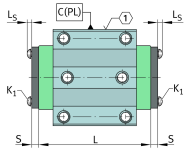

Technical information

Your current product variant

Size code	35	
Design	W	Wide carriage
KIT-number	400	KIT end number

Main Dimensions & Performance Data

K₁	M4x35	Screw
L_S	2,2 mm	Dimension screw
	S 3	Hexagon socket screw
S	15 mm	Dimension
≈m	0,08 kg	Weight

Degree of contamination

Yes	KIT suitable for very slight degree of contamination
Yes	KIT suitable for slight degree of contamination
Yes	KIT suitable for moderate degree of contamination
Yes	KIT suitable for heavy degree of contamination

Increase of displacement

Yes	Large increase in displacement force