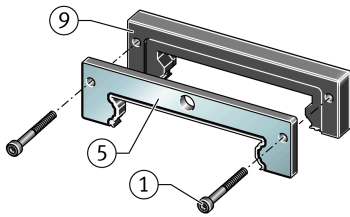

Technical information

Your current product variant

Size code	35	
Design	W	Wide carriage
KIT-number	400	KIT end number

Main Dimensions & Performance Data

K₁	M4x35	Screw
L_S	2,2 mm	Dimension screw
	S 3	Hexagon socket screw
S	15 mm	Dimension
≈m	0,08 kg	Weight

Degree of contamination

Yes	KIT suitable for very slight degree of contamination
Yes	KIT suitable for slight degree of contamination
Yes	KIT suitable for moderate degree of contamination
Yes	KIT suitable for heavy degree of contamination

Increase of displacement

Yes	Large increase in displacement force