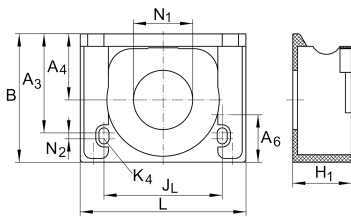

Technical information

Your current product variant

Size Code 5201

Main Dimensions & Performance Data

A₃	33,4 mm	
A₄	22,3 mm	
A₆	16 mm	
B	43,3 mm	
H₁	21,3 mm	
j_L	40 mm	
K₄	M3	
L	56 mm	
L_{Tol}	0,1	
L_{Tol}	-0,1	
N₁	20 mm	
N_{1 Tol}	0,1	
N₂	2 mm	
≈m	22 g	Weight

Related products

LFCL42	Compatible with the following carriage
LFR5201	Compatible with the following track roller