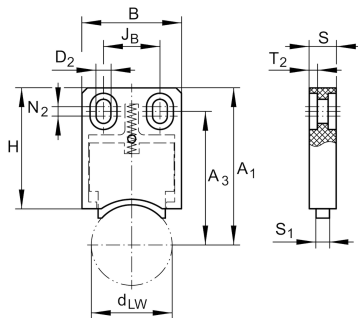


**AB.W30**

Wiper

Lubrication and wiper units for guideways

Technical information

**Your current product variant**

Size Code 30

Main Dimensions & Performance Data

A ₁	59 mm	
A ₃	50,3 mm	
B	37 mm	
D ₂	5,5 mm	
d _{LW}	30 mm	
H	45 mm	
J _B	21 mm	
J _{B Tol}	0,1 mm	
J _{B Tol}	-0,1 mm	
N ₂	3,5 mm	
S	10 mm	
S ₁	5 mm	
T ₂	3 mm	
≈m	20 g	Weight

Related products

LFR5207-30

Suitable tracker roller