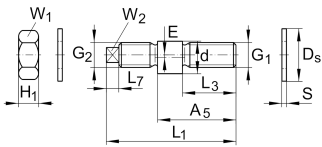


**LFE15-1**

Journal track roller

eccentric bolts for track rollers LFR

Technical information

**Your current product variant**

Size code 15

Main Dimensions & Performance Data

BGR 15 Dimension PIN

G₁ M12G₂ M12L₁ 57 mm

≈m 70 g Weight

Mounting dimensionsA₅ 41 mmD_s 21 mm

d 15 mm

E 1 mm

H₁ 6,5 mmL₃ 24 mmL₇ 4 mm

S 2 mm

W₁ 19 mmW₂ 6 mm**Additional information**