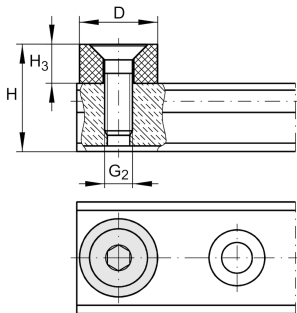

#### Your current product variant

Size code 25

#### Main Dimensions & Performance Data

D 14 mm

G 2 M5

H 25 mm

H 3 7 mm

=m 9 g Weight