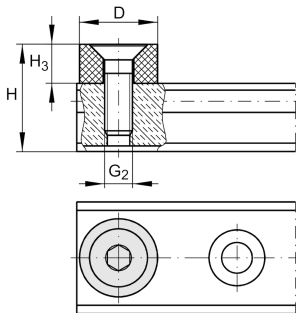

#### Your current product variant

Size code 25

#### Main Dimensions & Performance Data

D 14 mm

G 2 M5

H 25 mm

H 3 7 mm

=m 9 g Weight