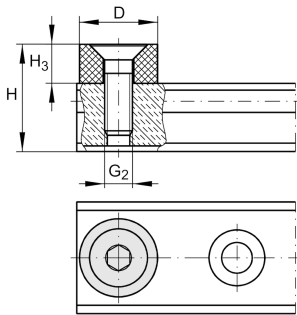

#### Your current product variant

Size code 25

#### Main Dimensions & Performance Data

D 14 mm

G 2 M5

H 25 mm

H 3 7 mm

=m 9 g Weight