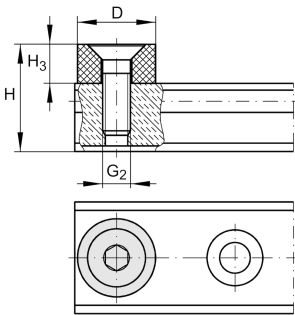

PASTP32 [↗](#)

Stop

End stops for guideways

Technical information

Your current product variant

Size code 32

Main Dimensions & Performance Data

D 16 mm

G 2 M6

H 31 mm

H 3 11 mm

=m 10 g Weight

Related products

LFS LFS32 Compatible with the following guid rail