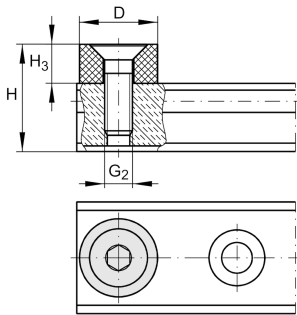

PASTP32 [↗](#)

Stop

End stops for guideways

Technical information

Your current product variant

Size code 32

Main Dimensions & Performance Data

D 16 mm

G 2 M6

H 31 mm

H 3 11 mm

=m 10 g Weight

Related products

LFS LFS32 Compatible with the following guid rail