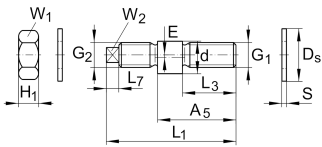


**LFE12-1/M12**

Journal track roller

eccentric bolts for track rollers LFR

Technical information

**Your current product variant**

Size code 12

Main Dimensions & Performance Data

BGR 12 Dimension PIN

G₁ M12G₂ M12L₁ 57 mm

≈m 55 g Weight

Mounting dimensionsA₅ 41 mmD_s 19 mm

d 12 mm

E 1 mm

H₁ 6,5 mmL₃ 24 mmL₇ 5 mm

S 1,8 mm

W₁ 17 mmW₂ 6 mm**Additional information**