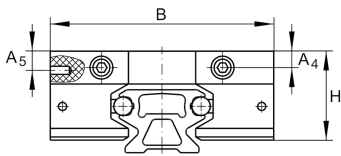

**AB52**

Lubrication and wiper units

wiper for LFL

Technical information

**Your current product variant**

Size code 52

Main Dimensions & Performance Data

S	18 mm	
A ₃	8,5 mm	
A ₄	9,7 mm	
A ₅	15 mm	
B	120 mm	
H	45,5 mm	
K ₄	ST4,8 mm	For screw DIN 7972
T ₃	20 mm	
≈m	100 g	Weight