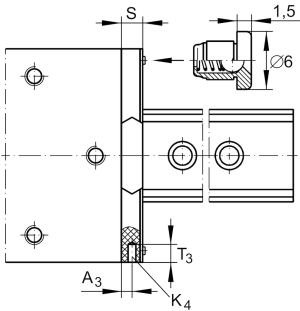

**AB52**

Lubrication and wiper units

wiper for LFL

Technical information

**Your current product variant**

Size code 52

Main Dimensions & Performance Data

S	18 mm	
A ₃	8,5 mm	
A ₄	9,7 mm	
A ₅	15 mm	
B	120 mm	
H	45,5 mm	
K ₄	ST4,8 mm	For screw DIN 7972
T ₃	20 mm	
≈m	100 g	Weight