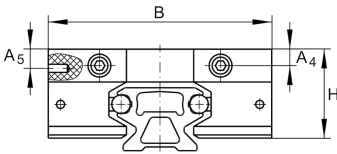

## Technical information

**Your current product variant**

Size code 52

Code E

**Main Dimensions & Performance Data**

S 18 mm

A<sub>3</sub> 8,5 mmA<sub>4</sub> 12 mmA<sub>5</sub> 20,6 mm

B 135 mm

H 55 mm

K<sub>4</sub> ST4,8 mm For screw DIN 7972T<sub>3</sub> 20 mm

≈m 0,13 kg Weight

**Related products**

LFL32-SF Compatible with the following carriage

LFL52-SF Compatible with the following carriage

LFL52-E-SF Compatible with the following carriage