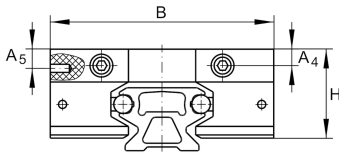


**AB52-E**

Lubrication and wiper units

wiper for LFL

Technical information

**Your current product variant**

Size code 52

Code E

Main Dimensions & Performance Data

S 18 mm

A₃ 8,5 mmA₄ 12 mmA₅ 20,6 mm

B 135 mm

H 55 mm

K₄ ST4,8 mm For screw DIN 7972T₃ 20 mm

≈m 0,13 kg Weight

Related products

LFL32-SF Compatible with the following carriage