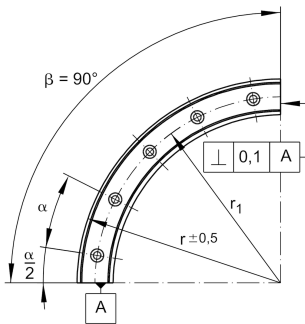

**LFSR32-500/360-ST**

Guideway, curved

solid profile, curved guideway

Technical information

Your current product variant

Size code	32
Radius	500
Angle	360°

Main Dimensions & Performance Data

h	20 mm	
b	32 mm	
r	500 mm	
≈m	11 kg	Weight

Mounting dimensions

a ₂	26 mm
b ₁	24 mm
d _{LW}	6 mm
h ₁	13,5 mm
h ₄	15 mm
N ₁	6,5 mm
N ₃	12 mm
r ₁	484 mm
X	20
α	18
a/2	9
β	360

View product details on medias

15.06.2026, 14:21:29 UTC

SCHAEFFLER

LFSR../90-ST