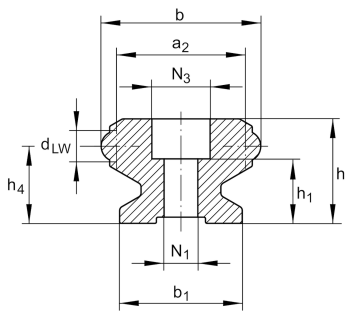

**LFSR32-500/360-ST**

Guideway, curved

solid profile, curved guideway

Technical information

Your current product variant

Size code	32
Radius	500
Angle	360°

Main Dimensions & Performance Data

h	20 mm	
b	32 mm	
r	500 mm	
≈m	11 kg	Weight

Mounting dimensions

a ₂	26 mm
b ₁	24 mm
d _{LW}	6 mm
h ₁	13,5 mm
h ₄	15 mm
N ₁	6,5 mm
N ₃	12 mm
r ₁	484 mm
X	20
α	18
a/2	9
β	360

View product details on medias

15.06.2026, 14:21:29 UTC

SCHAEFFLER

LFSR../90-ST