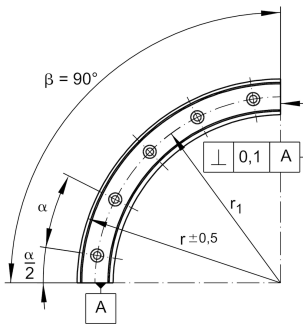

**LFSR32-500/360-ST**

Guideway, curved

solid profile, curved guideway

## Technical information

**Your current product variant**

|           |      |
|-----------|------|
| Size code | 32   |
| Radius    | 500  |
| Angle     | 360° |

**Main Dimensions & Performance Data**

|    |        |        |
|----|--------|--------|
| h  | 20 mm  |        |
| b  | 32 mm  |        |
| r  | 500 mm |        |
| ≈m | 11 kg  | Weight |

**Mounting dimensions**

|                 |         |
|-----------------|---------|
| a <sub>2</sub>  | 26 mm   |
| b <sub>1</sub>  | 24 mm   |
| d <sub>LW</sub> | 6 mm    |
| h <sub>1</sub>  | 13,5 mm |
| h <sub>4</sub>  | 15 mm   |
| N <sub>1</sub>  | 6,5 mm  |
| N <sub>3</sub>  | 12 mm   |
| r <sub>1</sub>  | 484 mm  |
| X               | 20      |
| α               | 18      |
| a/2             | 9       |
| β               | 360     |