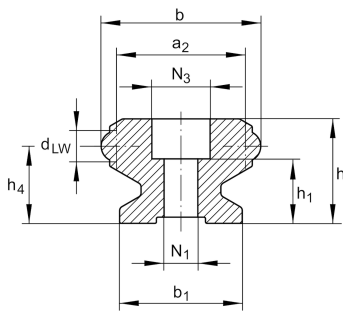

**LFSR32-500/360-ST**

Guideway, curved

solid profile, curved guideway

## Technical information

**Your current product variant**

|           |      |
|-----------|------|
| Size code | 32   |
| Radius    | 500  |
| Angle     | 360° |

**Main Dimensions & Performance Data**

|    |        |        |
|----|--------|--------|
| h  | 20 mm  |        |
| b  | 32 mm  |        |
| r  | 500 mm |        |
| ≈m | 11 kg  | Weight |

**Mounting dimensions**

|                 |         |
|-----------------|---------|
| a <sub>2</sub>  | 26 mm   |
| b <sub>1</sub>  | 24 mm   |
| d <sub>LW</sub> | 6 mm    |
| h <sub>1</sub>  | 13,5 mm |
| h <sub>4</sub>  | 15 mm   |
| N <sub>1</sub>  | 6,5 mm  |
| N <sub>3</sub>  | 12 mm   |
| r <sub>1</sub>  | 484 mm  |
| X               | 20      |
| α               | 18      |
| a/2             | 9       |
| β               | 360     |