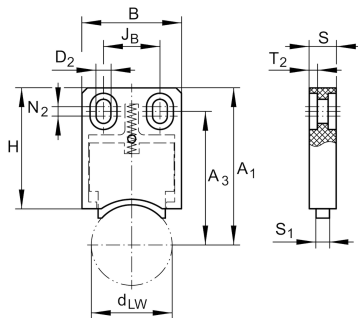


**AB.W40**

Wiper

Lubrication and wiper units for guideways

Technical information

**Your current product variant**

Size code 40

Main Dimensions & Performance Data

A ₁	71 mm	
A ₃	62,3 mm	
B	37 mm	
D ₂	5,5 mm	
d _{LW}	40 mm	
H	45 mm	
J _B	21 mm	
J _{B Tol}	0,1 mm	
J _{B Tol}	-0,1 mm	
N ₂	3,5 mm	
S	10 mm	
S ₁	5 mm	
T ₂	3 mm	
≈m	20 g	Weight

Related products

LFR5208-40

Suitable tracker roller