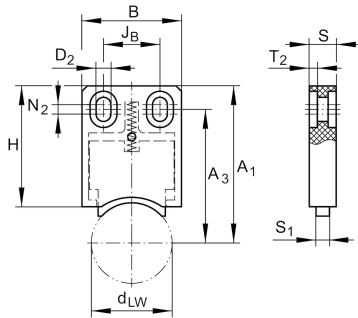


**AB.W50**

Wiper

Lubrication and wiper units for guideways

Technical information

Your current product variant

Size code 50

Main Dimensions & Performance Data

A ₁	76 mm	
A ₃	67,3 mm	
B	37 mm	
D ₂	5,5 mm	
d _{LW}	50 mm	
H	45 mm	
J _B	21 mm	
J _{B Tol}	0,1 mm	
J _{B Tol}	-0,1 mm	
N ₂	3,5 mm	
S	10 mm	
S ₁	5 mm	
T ₂	3 mm	
≈m	20 g	Weight

Related products

LFR5308-50

Suitable tracker roller