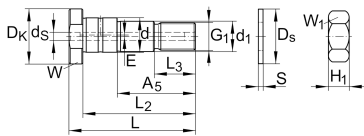

Mounting dimensions

A₅ 57 mm

D_k 40 mm

D_s 37 mm

d 25 mm

d_s 5,9 mm

E 1 mm

H₁ 16 mm

L₂ 82 mm

L₃ 30 mm

S 3 mm

W 36 mm

W₁ 30 mm