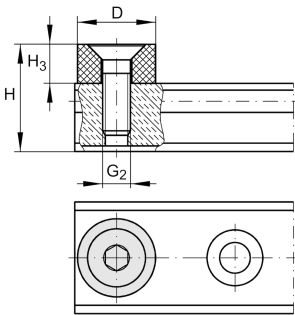

PASTP20 [↗](#)

Stop

End stops for guideways

Technical information

Your current product variant

Size code 20

Main Dimensions & Performance Data

D 14 mm

G 2 M5

H 22,2 mm

H 3 7 mm

=m 8 g Weight

Related products

LFS LFS20 Compatible with the following guid rail