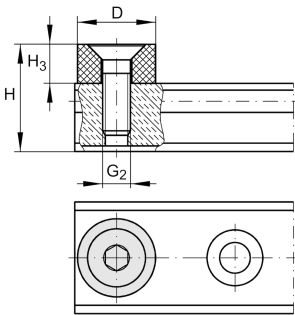

#### Your current product variant

Size code 20

#### Main Dimensions & Performance Data

D 14 mm

G 2 M5

H 22,2 mm

H 3 7 mm

=m 8 g Weight