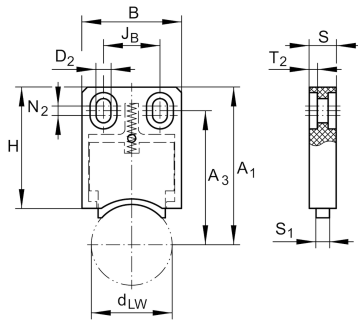


**AB.W10** [↗](#)

Wiper

Lubrication and wiper units for guideways

Technical information

Your current product variant

Size code 10

Main Dimensions & Performance Data

A ₁	49 mm	
A ₃	40,3 mm	
B	22,5 mm	
D ₂	4,5 mm	
d _{LW}	10 mm	
H	45 mm	
J _B	10 mm	
J _{B Tol}	0,1 mm	
J _{B Tol}	-0,1 mm	
N ₂	4 mm	
S	10 mm	
S ₁	5 mm	
T ₂	3 mm	
≈m	20 g	Weight

Related products

LFR5201	Suitable tracker roller
LFR5301	Suitable tracker roller
LFR5302	Suitable tracker roller