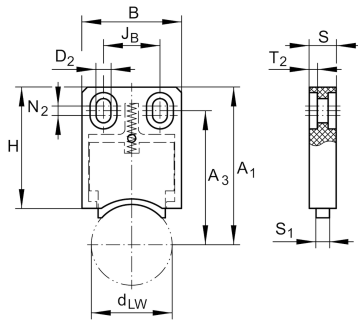


**AB.W10**

Wiper

Lubrication and wiper units for guideways

Technical information

Your current product variant

Size code 10

Main Dimensions & Performance Data

A ₁	49 mm	
A ₃	40,3 mm	
B	22,5 mm	
D ₂	4,5 mm	
d _{LW}	10 mm	
H	45 mm	
J _B	10 mm	
J _{B Tol}	0,1 mm	
J _{B Tol}	-0,1 mm	
N ₂	4 mm	
S	10 mm	
S ₁	5 mm	
T ₂	3 mm	
≈m	20 g	Weight

Related products

LFR5201	Suitable tracker roller
LFR5301	Suitable tracker roller
LFR5302	Suitable tracker roller