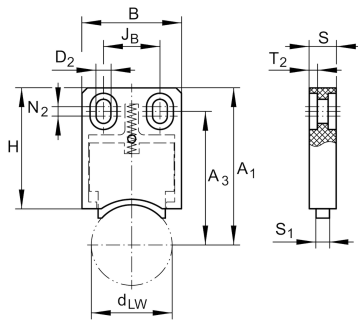


**AB.W12**

Wiper

Lubrication and wiper units for guideways

Technical information

**Your current product variant**

Size code 12

Main Dimensions & Performance Data

A ₁	51 mm	
A ₃	42,3 mm	
B	22,5 mm	
D ₂	4,5 mm	
d _{LW}	12 mm	
H	45 mm	
J _B	10 mm	
J _{B Tol}	0,1 mm	
J _{B Tol}	-0,1 mm	
N ₂	4 mm	
S	10 mm	
S ₁	5 mm	
T ₂	3 mm	
≈m	20 g	Weight

Related products

LFR5201-12

Suitable tracker roller