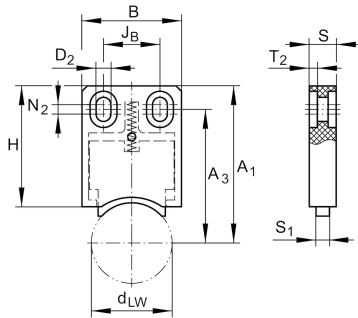


**AB.W12**

Wiper

Lubrication and wiper units for guideways

Technical information

**Your current product variant**

Size code 12

Main Dimensions & Performance Data

A ₁	51 mm	
A ₃	42,3 mm	
B	22,5 mm	
D ₂	4,5 mm	
d _{LW}	12 mm	
H	45 mm	
J _B	10 mm	
J _{B Tol}	0,1 mm	
J _{B Tol}	-0,1 mm	
N ₂	4 mm	
S	10 mm	
S ₁	5 mm	
T ₂	3 mm	
≈m	20 g	Weight

Related products

LFR5201-12

Suitable tracker roller