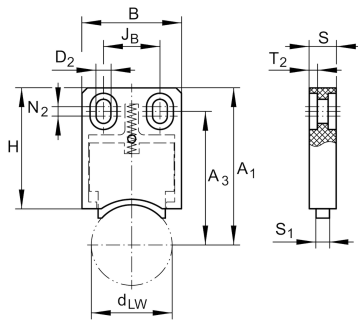

AB.W12

Wiper

Lubrication and wiper units for guideways

Technical information

Your current product variant

Size code 12

Main Dimensions & Performance Data

A₁	51 mm	
A₃	42,3 mm	
B	22,5 mm	
D₂	4,5 mm	
d_{LW}	12 mm	
H	45 mm	
J_B	10 mm	
J_{B Tol}	0,1 mm	
J_{B Tol}	-0,1 mm	
N₂	4 mm	
S	10 mm	
S₁	5 mm	
T₂	3 mm	
≈m	20 g	Weight

Related products

LFR5201-12

Suitable tracker roller