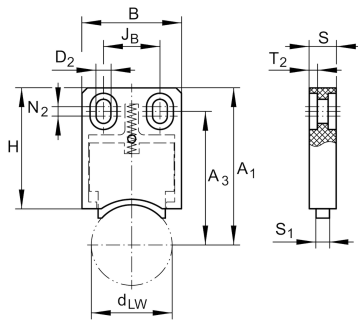


**AB.W20**

Wiper

Lubrication and wiper units for guideways

Technical information

**Your current product variant**

Size code 20

Main Dimensions & Performance Data

A ₁	54 mm	
A ₃	45,3 mm	
B	22,5 mm	
D ₂	4,5 mm	
d _{LW}	20 mm	
H	45 mm	
J _B	10 mm	
J _{B Tol}	0,1 mm	
J _{B Tol}	-0,1 mm	
N ₂	4 mm	
S	10 mm	
S ₁	5 mm	
T ₂	3 mm	
≈m	20 g	Weight

Related products

LFR5206-20

Suitable tracker roller