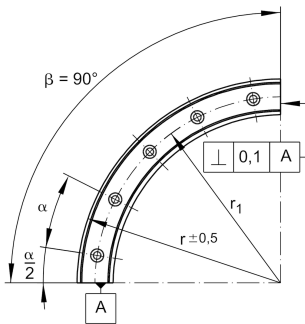

**LFSR32-100/90-ST**

Guideway, curved

solid profile, curved guideway

Technical information

**Your current product variant**

Size Code	32
Radius	100
Angle	90°

Main Dimensions & Performance Data

h	20 mm	
b	32 mm	
r	100 mm	
≈m	0,455 kg	Weight

Mounting dimensions

a ₂	26 mm
b ₁	24 mm
d _{LW}	6 mm
h ₁	13,5 mm
h ₄	15 mm
N ₁	6,5 mm
N ₃	12 mm
r ₁	84 mm
X	3
α	30
a/2	15
β	90

View product details on medias

30.06.2026, 12:46:39 UTC

SCHAEFFLER

LFSR../90-ST