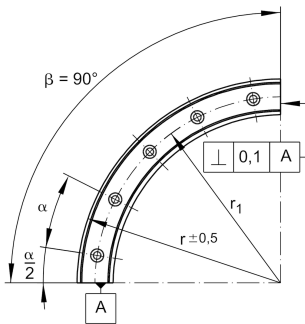

**LFSR32-100/90-ST**

Guideway, curved

solid profile, curved guideway

Technical information

Your current product variant

Size code	32
Radius	100
Angle	90°

Main Dimensions & Performance Data

h	20 mm	
b	32 mm	
r	100 mm	
≈m	0,455 kg	Weight

Mounting dimensions

a ₂	26 mm
b ₁	24 mm
d _{LW}	6 mm
h ₁	13,5 mm
h ₄	15 mm
N ₁	6,5 mm
N ₃	12 mm
r ₁	84 mm
X	3
α	30
a/2	15
β	90

LFSR../90-ST

LFSR../180-ST

LFSR../360-ST