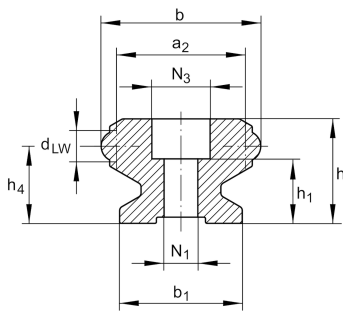

**LFSR32-100/90-ST**

Guideway, curved

solid profile, curved guideway

Technical information

Your current product variant

Size code	32
Radius	100
Angle	90°

Main Dimensions & Performance Data

h	20 mm	
b	32 mm	
r	100 mm	
≈m	0,455 kg	Weight

Mounting dimensions

a ₂	26 mm
b ₁	24 mm
d _{LW}	6 mm
h ₁	13,5 mm
h ₄	15 mm
N ₁	6,5 mm
N ₃	12 mm
r ₁	84 mm
X	3
α	30
a/2	15
β	90

LFSR../90-ST

LFSR../180-ST

LFSR../360-ST