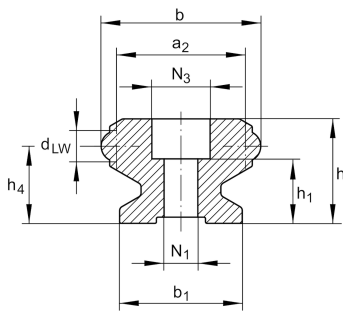

**LFSR32-100/90-ST**

Guideway, curved

solid profile, curved guideway

Technical information

**Your current product variant**

Size Code	32
Radius	100
Angle	90°

Main Dimensions & Performance Data

h	20 mm	
b	32 mm	
r	100 mm	
≈m	0,455 kg	Weight

Mounting dimensions

a ₂	26 mm
b ₁	24 mm
d _{LW}	6 mm
h ₁	13,5 mm
h ₄	15 mm
N ₁	6,5 mm
N ₃	12 mm
r ₁	84 mm
X	3
α	30
a/2	15
β	90

View product details on medias

30.06.2026, 12:46:39 UTC

SCHAEFFLER

LFSR../90-ST