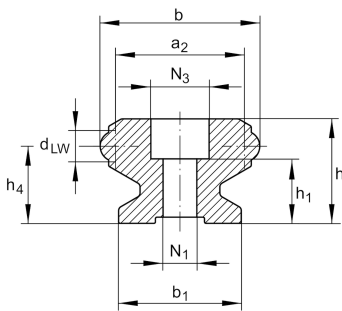

**LFSR32-300/90-ST**

Guideway, curved

solid profile, curved guideway

Technical information

Your current product variant

Size code	32
Radius	300
Angle	90°

Main Dimensions & Performance Data

h	20 mm	
b	32 mm	
r	300 mm	
≈m	1,6 kg	Weight

Mounting dimensions

a ₂	26 mm
b ₁	24 mm
d _{LW}	6 mm
h ₁	13,5 mm
h ₄	15 mm
N ₁	6,5 mm
N ₃	12 mm
r ₁	284 mm
X	4
α	22,5
a/2	11,25
β	90

View product details on medias

10.07.2026, 09:11:19 UTC

SCHAEFFLER