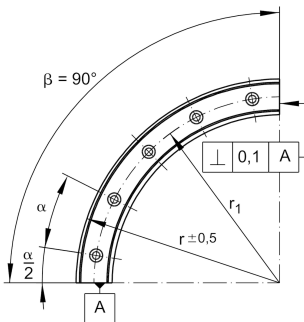

**LFSR32-300/90-ST**

Guideway, curved

solid profile, curved guideway

Technical information

Your current product variant

Size code	32
Radius	300
Angle	90°

Main Dimensions & Performance Data

h	20 mm	
b	32 mm	
r	300 mm	
≈m	1,6 kg	Weight

Mounting dimensions

a ₂	26 mm
b ₁	24 mm
d _{LW}	6 mm
h ₁	13,5 mm
h ₄	15 mm
N ₁	6,5 mm
N ₃	12 mm
r ₁	284 mm
X	4
α	22,5
a/2	11,25
β	90

View product details on medias

10.07.2026, 09:11:19 UTC

SCHAEFFLER