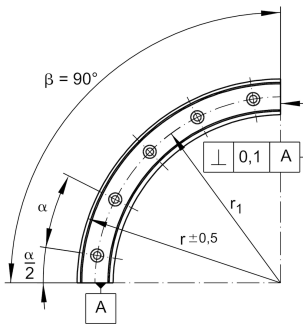

**LFSR32-300/180-ST**

Guideway, curved

solid profile, curved guideway

Technical information

**Your current product variant**

Size code	32
Radius	300
Angle	180°

Main Dimensions & Performance Data

h	20 mm	
b	32 mm	
r	300 mm	
≈m	3,2 kg	Weight

Mounting dimensions

a ₂	26 mm
b ₁	24 mm
d _{LW}	6 mm
h ₁	13,5 mm
h ₄	15 mm
N ₁	6,5 mm
N ₃	12 mm
r ₁	284 mm
X	8
α	22,5
a/2	11,25
β	180

View product details on medias

21.05.2026, 14:14:58 UTC

SCHAEFFLER

LFSR../90-ST