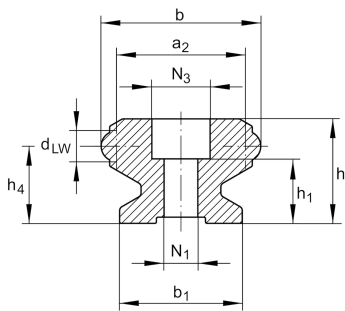

**LFSR32-300/180-ST**

Guideway, curved

solid profile, curved guideway

Technical information

Your current product variant

Size Code	32
Radius	300
Angle	180°

Main Dimensions & Performance Data

h	20 mm	
b	32 mm	
r	300 mm	
≈m	3,2 kg	Weight

Mounting dimensions

a ₂	26 mm
b ₁	24 mm
d _{LW}	6 mm
h ₁	13,5 mm
h ₄	15 mm
N ₁	6,5 mm
N ₃	12 mm
r ₁	284 mm
X	8
α	22,5
a/2	11,25
β	180

View product details on medias

08.07.2026, 19:14:55 UTC

SCHAEFFLER

LFSR../90-ST