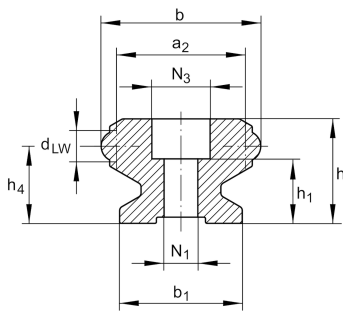

**LFSR32-300/180-ST**

Guideway, curved

solid profile, curved guideway

Technical information

**Your current product variant**

Size code	32
Radius	300
Angle	180°

Main Dimensions & Performance Data

h	20 mm	
b	32 mm	
r	300 mm	
≈m	3,2 kg	Weight

Mounting dimensions

a ₂	26 mm
b ₁	24 mm
d _{LW}	6 mm
h ₁	13,5 mm
h ₄	15 mm
N ₁	6,5 mm
N ₃	12 mm
r ₁	284 mm
X	8
α	22,5
a/2	11,25
β	180

View product details on medias

21.05.2026, 14:14:58 UTC

SCHAEFFLER

LFSR../90-ST