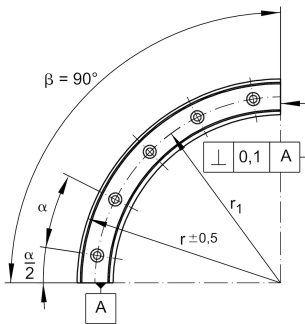

**LFSR32-300/180-ST**

Guideway, curved

solid profile, curved guideway

Technical information

Your current product variant

Size Code	32
Radius	300
Angle	180°

Main Dimensions & Performance Data

h	20 mm	
b	32 mm	
r	300 mm	
≈m	3,2 kg	Weight

Mounting dimensions

a ₂	26 mm
b ₁	24 mm
d _{LW}	6 mm
h ₁	13,5 mm
h ₄	15 mm
N ₁	6,5 mm
N ₃	12 mm
r ₁	284 mm
X	8
α	22,5
a/2	11,25
β	180

View product details on medias

08.07.2026, 19:14:55 UTC

SCHAEFFLER

LFSR../90-ST