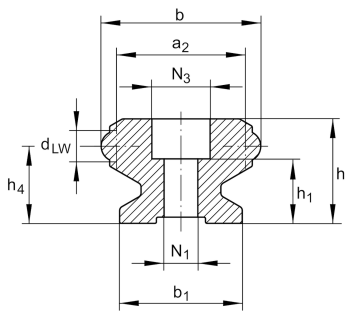

**LFSR32-150/360-ST**

Guideway, curved

solid profile, curved guideway

Technical information

**Your current product variant**

Size code	32
Radius	150
Angle	360°

Main Dimensions & Performance Data

h	20 mm	
b	32 mm	
r	150 mm	
≈m	2,98 kg	Weight

Mounting dimensions

a ₂	26 mm
b ₁	24 mm
d _{LW}	6 mm
h ₁	13,5 mm
h ₄	15 mm
N ₁	6,5 mm
N ₃	12 mm
r ₁	134 mm
X	12
α	30
a/2	15
β	360

View product details on medias

15.06.2026, 04:00:55 UTC

SCHAEFFLER

LFSR../90-ST