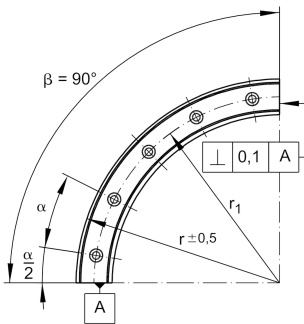

**LFSR32-150/360-ST**

Guideway, curved

solid profile, curved guideway

Technical information

**Your current product variant**

Size code	32
Radius	150
Angle	360°

Main Dimensions & Performance Data

h	20 mm	
b	32 mm	
r	150 mm	
≈m	2,98 kg	Weight

Mounting dimensions

a ₂	26 mm
b ₁	24 mm
d _{LW}	6 mm
h ₁	13,5 mm
h ₄	15 mm
N ₁	6,5 mm
N ₃	12 mm
r ₁	134 mm
X	12
α	30
a/2	15
β	360

View product details on medias

15.06.2026, 04:00:55 UTC

SCHAEFFLER

LFSR../90-ST