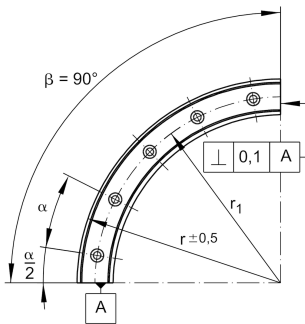

**LFSR32-150/180-ST**

Guideway, curved

solid profile, curved guideway

## Technical information

**Your current product variant**

Size code	32
Radius	150
Angle	180°

**Main Dimensions & Performance Data**

h	20 mm	
b	32 mm	
r	150 mm	
≈m	1,49 kg	Weight

**Mounting dimensions**

a <sub>2</sub>	26 mm
b <sub>1</sub>	24 mm
d <sub>LW</sub>	6 mm
h <sub>1</sub>	13,5 mm
h <sub>4</sub>	15 mm
N <sub>1</sub>	6,5 mm
N <sub>3</sub>	12 mm
r <sub>1</sub>	134 mm
X	6
α	30
a/2	15
β	180