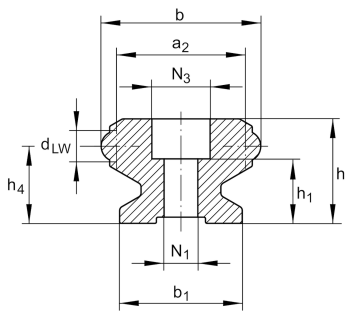

**LFSR32-150/180-ST**

Guideway, curved

solid profile, curved guideway

## Technical information

**Your current product variant**

Size code	32
Radius	150
Angle	180°

**Main Dimensions & Performance Data**

h	20 mm	
b	32 mm	
r	150 mm	
≈m	1,49 kg	Weight

**Mounting dimensions**

a <sub>2</sub>	26 mm
b <sub>1</sub>	24 mm
d <sub>LW</sub>	6 mm
h <sub>1</sub>	13,5 mm
h <sub>4</sub>	15 mm
N <sub>1</sub>	6,5 mm
N <sub>3</sub>	12 mm
r <sub>1</sub>	134 mm
X	6
α	30
a/2	15
β	180