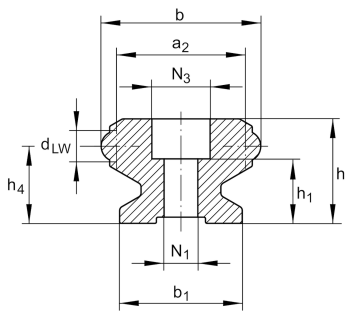

**LFSR32-150/90-ST**

Guideway, curved

solid profile, curved guideway

Technical information

Your current product variant

Size code	32
Radius	150
Angle	90°

Main Dimensions & Performance Data

h	20 mm	
b	32 mm	
r	150 mm	
≈m	0,74 kg	Weight

Mounting dimensions

a ₂	26 mm
b ₁	24 mm
d _{LW}	6 mm
h ₁	13,5 mm
h ₄	15 mm
N ₁	6,5 mm
N ₃	12 mm
r ₁	134 mm
X	3
α	30
a/2	15
β	90

View product details on medias

23.04.2026, 21:22:55 UTC

SCHAEFFLER

LFSR../90-ST