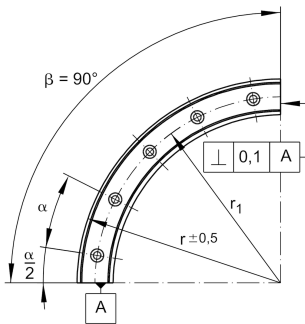

**LFSR32-150/90-ST**

Guideway, curved

solid profile, curved guideway

Technical information

Your current product variant

Size code	32
Radius	150
Angle	90°

Main Dimensions & Performance Data

h	20 mm	
b	32 mm	
r	150 mm	
≈m	0,74 kg	Weight

Mounting dimensions

a ₂	26 mm
b ₁	24 mm
d _{LW}	6 mm
h ₁	13,5 mm
h ₄	15 mm
N ₁	6,5 mm
N ₃	12 mm
r ₁	134 mm
X	3
α	30
a/2	15
β	90