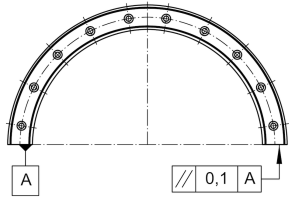

**LFSR32-150/90-ST**

Guideway, curved

solid profile, curved guideway

Technical information

Your current product variant

Size code	32
Radius	150
Angle	90°

Main Dimensions & Performance Data

h	20 mm	
b	32 mm	
r	150 mm	
≈m	0,74 kg	Weight

Mounting dimensions

a ₂	26 mm
b ₁	24 mm
d _{LW}	6 mm
h ₁	13,5 mm
h ₄	15 mm
N ₁	6,5 mm
N ₃	12 mm
r ₁	134 mm
X	3
α	30
a/2	15
β	90

View product details on medias

23.04.2026, 21:22:55 UTC

SCHAEFFLER

LFSR../90-ST