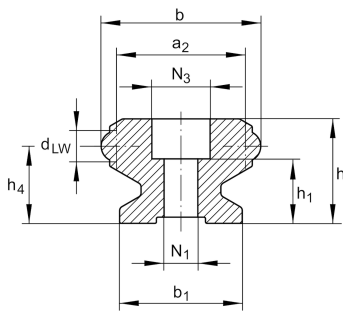

**LFSR32-150/90-ST**

Guideway, curved

solid profile, curved guideway

Technical information

Your current product variant

Size code	32
Radius	150
Angle	90°

Main Dimensions & Performance Data

h	20 mm	
b	32 mm	
r	150 mm	
≈m	0,74 kg	Weight

Mounting dimensions

a ₂	26 mm
b ₁	24 mm
d _{LW}	6 mm
h ₁	13,5 mm
h ₄	15 mm
N ₁	6,5 mm
N ₃	12 mm
r ₁	134 mm
X	3
α	30
a/2	15
β	90