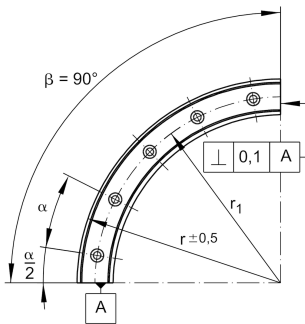

**LFSR32-150/90-ST**

Guideway, curved

solid profile, curved guideway

Technical information

Your current product variant

Size code	32
Radius	150
Angle	90°

Main Dimensions & Performance Data

h	20 mm	
b	32 mm	
r	150 mm	
≈m	0,74 kg	Weight

Mounting dimensions

a ₂	26 mm
b ₁	24 mm
d _{LW}	6 mm
h ₁	13,5 mm
h ₄	15 mm
N ₁	6,5 mm
N ₃	12 mm
r ₁	134 mm
X	3
α	30
a/2	15
β	90

View product details on medias

23.04.2026, 21:22:55 UTC

SCHAEFFLER

LFSR../90-ST