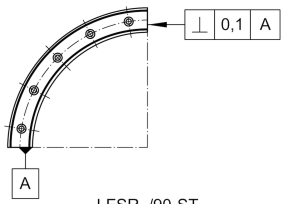

**LFSR32-150/90-ST**

Guideway, curved

solid profile, curved guideway

Technical information

Your current product variant

Size code	32
Radius	150
Angle	90°

Main Dimensions & Performance Data

h	20 mm	
b	32 mm	
r	150 mm	
≈m	0,74 kg	Weight

Mounting dimensions

a ₂	26 mm
b ₁	24 mm
d _{LW}	6 mm
h ₁	13,5 mm
h ₄	15 mm
N ₁	6,5 mm
N ₃	12 mm
r ₁	134 mm
X	3
α	30
a/2	15
β	90

View product details on medias

23.04.2026, 21:22:55 UTC

SCHAEFFLER

LFSR../90-ST