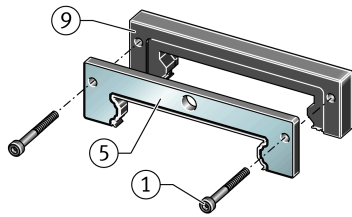

Technical information

Your current product variant

Size code	25	
Design	W	Wide carriage
KIT-number	400	KIT end number

Main Dimensions & Performance Data

K₁	M3x28	Screw
L_S	1,65 mm	Dimension screw
	S 2,5	Hexagon socket screw
S	14 mm	Dimension
≈m	0,025 kg	Weight

Degree of contamination

Yes	KIT suitable for very slight degree of contamination
Yes	KIT suitable for slight degree of contamination
Yes	KIT suitable for moderate degree of contamination
Yes	KIT suitable for heavy degree of contamination

Increase of displacement

Yes	Large increase in displacement force