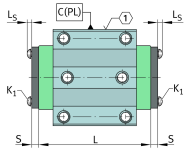

Technical information

Your current product variant

Size code	25	
Design	W	Wide carriage
KIT-number	400	KIT end number

Main Dimensions & Performance Data

K₁	M3x28	Screw
L_S	1,65 mm	Dimension screw
	S 2,5	Hexagon socket screw
S	14 mm	Dimension
≈m	0,025 kg	Weight

Degree of contamination

Yes	KIT suitable for very slight degree of contamination
Yes	KIT suitable for slight degree of contamination
Yes	KIT suitable for moderate degree of contamination
Yes	KIT suitable for heavy degree of contamination

Increase of displacement

Yes	Large increase in displacement force