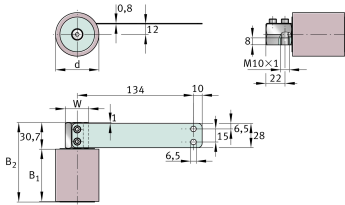

ARCALUB-X.ROLE-D30-B45-WF [↗](#)

Lubricating roll

Lubrication roller, with spring plate

Technical information

Technical data

	Lubrication of raceways, e.g. on roller chains	Usage
	Roller: open cell PU foam	Material
d	30 mm	Roller diameter
B ₁	45 mm	Roller width
B ₂	76,4 mm	
W	24 mm	Width across flats
≈m	0,3 kg	Weight