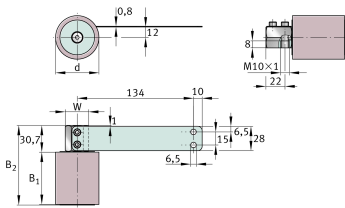

ARCALUB-X.ROLE-D30-B45-WF [↗](#)

Lubricating roll

Lubrication roller, with spring plate

Technical information

Technical data

	Lubrication of raceways, e.g. on roller chains	Usage
	Roller: open cell PU foam	Material
d	30 mm	Roller diameter
B ₁	45 mm	Roller width
B ₂	76,4 mm	
W	24 mm	Width across flats
≈m	0,3 kg	Weight