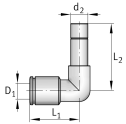

Technical information

Technical data

L₁	20 mm	Length
L₂	27 mm	Length
D₁	6 mm	
d₂	6 mm	
m	20 g	Weight