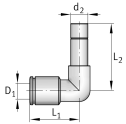

ARCALUB-X.TUBEFIT-SAT-6A-6I-W [↗](#)

Connector for lubricator

Connecting adapter, angled

Technical information

Technical data

L ₁	20 mm	Length
L ₂	27 mm	Length
D ₁	6 mm	
d ₂	6 mm	
m	20 g	Weight