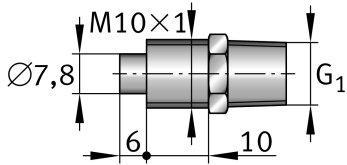

ARCALUB-C1.NIPPLE-REFILL-GREASE-R1/4 [🔗](#)

Nipple for lubricator

Refill nipple (barrel pump)

Technical information

Technical data

G 1	R1/4	Thread
≈m	0,003 kg	Weight