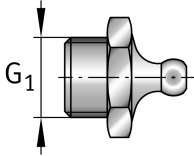

ARCALUB-C1.NIPPLE-REFILL-R1/4 [↗](#)

Nipple for lubricator

Refill nipple (lever grease press)

Technical information

Technical data

G 1	R1/4	Thread
≈m	0,01 kg	Weight