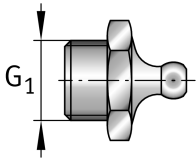

ARCALUB-C1.NIPPLE-REFILL-R1/4 [↗](#)

Nipple for lubricator

Refill nipple (lever grease press)

Technical information

Technical data

G 1	R1/4	Thread
≈m	0,01 kg	Weight