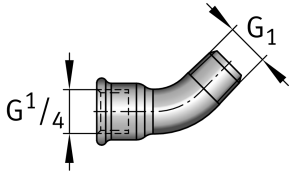

View product details on medias

16.05.2026, 18:30:14 UTC

SCHAEFFLER

ARCALUB-C1.CONNECT-45-G1/4-IA [↗](#)

Fitting for lubricator

Connecting piece

Technical information

Technical data

G 1	R1/4	Thread
≈m	0,035 kg	Weight