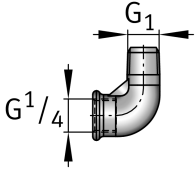

View product details on medias

01.07.2026, 14:05:35 UTC

SCHAEFFLER

ARCALUB-C1.CONNECT-90-G1/4-IA [↗](#)

Fitting for lubricator

Connecting piece

Technical information

Technical data

G 1	R1/4	Thread
≈m	0,035 kg	Weight