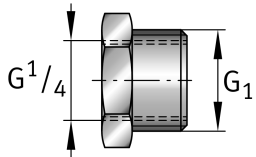

View product details on medias

27.04.2026, 03:29:47 UTC

SCHAEFFLER

ARCALUB-C1.NIPPLE-G3/8-G1/4 [↗](#)

Nipple for lubricator

Reducing nipple for CONCEPT1

Technical information

Technical data

G 1	G3/8	Thread
≈m	0,015 kg	Weight