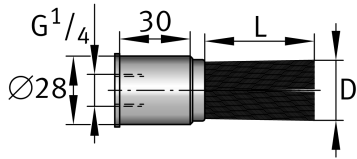

View product details on medias

27.04.2026, 12:02:43 UTC

SCHAEFFLER

ARCALUB-C1.BRUSH-25MM-G1/4-G [↗](#)

Brush for lubricator

Round brush

Technical information

Technical data

D	25 mm	
L	45 mm	
≈m	0,03 kg	Weight