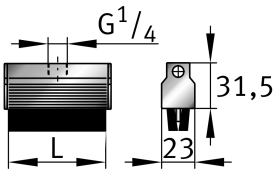

View product details on medias

14.06.2026, 19:04:55 UTC

SCHAEFFLER

ARCALUB-C1.BRUSH-100MM-G1/4-G [↗](#)

Brush for lubricator

Flat brush

Technical information

Technical data

L	100 mm	
≈m	0,123 kg	Weight