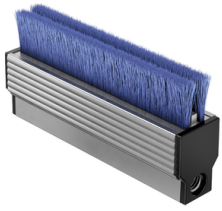

View product details on medias

14.06.2026, 19:04:55 UTC

SCHAEFFLER

ARCALUB-C1.BRUSH-100MM-G1/4-G [↗](#)

Brush for lubricator

Flat brush

Technical information

Technical data