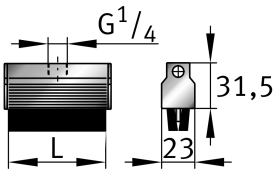

View product details on medias

26.04.2026, 07:22:24 UTC

SCHAEFFLER

ARCALUB-C1.BRUSH-100MM-G1/4-G [↗](#)

Brush for lubricator

Flat brush

Technical information

Technical data

L	100 mm	
≈m	0,123 kg	Weight