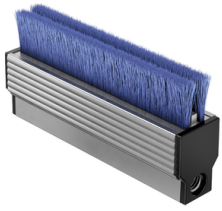

View product details on medias

26.04.2026, 07:22:24 UTC

SCHAEFFLER

ARCALUB-C1.BRUSH-100MM-G1/4-G [↗](#)

Brush for lubricator

Flat brush

Technical information

Technical data