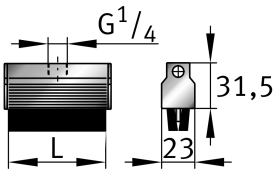

ARCALUB-C1.BRUSH-40MM-G1/4-G [↗](#)

Brush for lubricator

Flat brush

Technical information

Technical data

L	40 mm	
≈m	0,05 kg	Weight