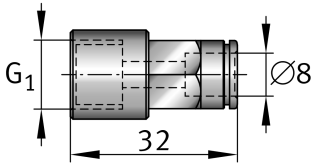

ARCALUB-C1.TUBEFIT-G1/4I-SAT148G [↗](#)

Connector for lubricator

Hose connection part CONCEPT1

Technical information

Technical data

G 1	G1/4	Thread
≈m	0,025 kg	Weight