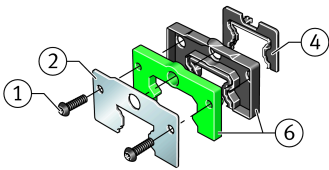

KIT.KWVE25-B-OS-310 [↗](#)

Accessory kit

Sealing and lubrication elements KIT for KUVE..

Technical information

Your current product variant

Size code	25	
Suffix code	B	
KIT-number	310	KIT end number

Main Dimensions & Performance Data

K ₁	M3x10	Screw
L _S	1,65 mm	Dimension screw
	S 2,5	Hexagon socket screw
S	5 mm	Dimension
≈m	11 g	Weight

Degree of contamination

Yes	KIT suitable for very slight degree of contamination
Yes	KIT suitable for slight degree of contamination
Yes	KIT suitable for moderate degree of contamination
Yes	KIT suitable for heavy degree of contamination