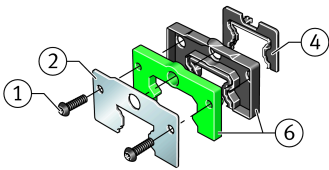

KIT.KWVE25-B-OS-310 [↗](#)

Accessory kit

Sealing and lubrication elements KIT for KUVE..

Technical information

Your current product variant

Size code	25	
Suffix	B	
KIT-number	310	KIT end number

Main Dimensions & Performance Data

K 1	M3x10	Screw
L S	1,65 mm	Dimension screw
	S 2,5	Hexagon socket screw
S	5 mm	Dimension
≈m	11 g	Weight

Degree of contamination

Yes	KIT suitable for very slight degree of contamination
Yes	KIT suitable for slight degree of contamination
Yes	KIT suitable for moderate degree of contamination
Yes	KIT suitable for heavy degree of contamination