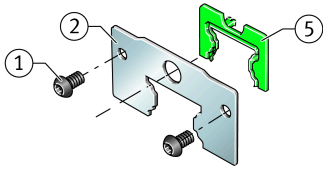

Technical information

Your current product variant

Size Code	45	
Suffix	B	
KIT-number	220	KIT end number

Main Dimensions & Performance Data

K₁	M4x6	Screw
L_S	2,2 mm	Dimension screw
	S 3	Hexagon socket screw
S	0 mm	Dimension
≈m	20 g	Weight

Degree of contamination

Yes	KIT suitable for very slight degree of contamination
Yes	KIT suitable for slight degree of contamination
No	KIT suitable for moderate degree of contamination
No	KIT suitable for heavy degree of contamination

Related products

Yes	KIT can be retrofitted

Increase of displacement

Yes	Small increase in displacement force