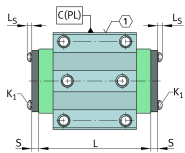

KIT.KWVE15-B-OS-100 [↗](#)

Accessory kit

Sealing and lubrication elements KIT for KUVE..

Technical information

Your current product variant

Size code	15	
Suffix code	B	
KIT-number	100	KIT end number

Main Dimensions & Performance Data

S	-0,8 mm	Dimension
≈m	232 mg	Weight

Degree of contamination

Yes	KIT suitable for very slight degree of contamination
Yes	KIT suitable for slight degree of contamination
Yes	KIT suitable for moderate degree of contamination
No	KIT suitable for heavy degree of contamination