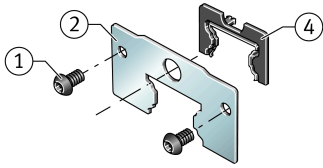

KIT.KWVE15-B-OS-200 [↗](#)

Accessory kit

Sealing and lubrication elements KIT for KUVE..

Technical information

Your current product variant

Size code	15	
Suffix	B	
KIT-number	200	KIT end number

Main Dimensions & Performance Data

K ₁	M2x4	Screw
L _S	1,3 mm	Dimension screw
	S 1,5	Hexagon socket screw
S	0 mm	Dimension
≈m	3 g	Weight

Degree of contamination

Yes	KIT suitable for very slight degree of contamination
Yes	KIT suitable for slight degree of contamination
Yes	KIT suitable for moderate degree of contamination
No	KIT suitable for heavy degree of contamination