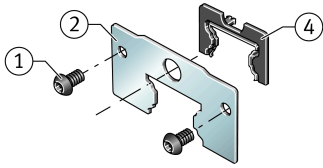

KIT.KWVE15-B-OS-200 [↗](#)

Accessory kit

Sealing and lubrication elements KIT for KUVE..

Technical information

Your current product variant

Size code	15	
Suffix code	B	
KIT-number	200	KIT end number

Main Dimensions & Performance Data

K ₁	M2x4	Screw
L _S	1,3 mm	Dimension screw
	S 1,5	Hexagon socket screw
S	0 mm	Dimension
≈m	3 g	Weight

Degree of contamination

Yes	KIT suitable for very slight degree of contamination
Yes	KIT suitable for slight degree of contamination
Yes	KIT suitable for moderate degree of contamination
No	KIT suitable for heavy degree of contamination