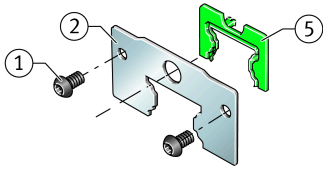

KIT.KWVE15-B-OS-220 [↗](#)

Accessory kit

Sealing and lubrication elements KIT for KUVE..

Technical information

Your current product variant

Size Code	15	
Suffix	B	
KIT-number	220	KIT end number

Main Dimensions & Performance Data

K ₁	M2x4	Screw
L _S	1,3 mm	Dimension screw
	S 1,5	Hexagon socket screw
S	0 mm	Dimension
≈m	2,5 g	Weight

Degree of contamination

Yes	KIT suitable for very slight degree of contamination
Yes	KIT suitable for slight degree of contamination
No	KIT suitable for moderate degree of contamination
No	KIT suitable for heavy degree of contamination