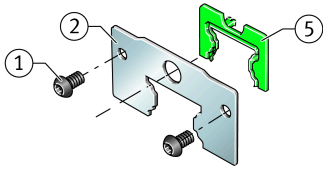

KIT.KWVE15-B-OS-220 [↗](#)

Accessory kit

Sealing and lubrication elements KIT for KUVE..

Technical information

Your current product variant

Size code	15	
Suffix code	B	
KIT-number	220	KIT end number

Main Dimensions & Performance Data

K ₁	M2x4	Screw
L _S	1,3 mm	Dimension screw
	S 1,5	Hexagon socket screw
S	0 mm	Dimension
≈m	2,5 g	Weight

Degree of contamination

Yes	KIT suitable for very slight degree of contamination
Yes	KIT suitable for slight degree of contamination
No	KIT suitable for moderate degree of contamination
No	KIT suitable for heavy degree of contamination