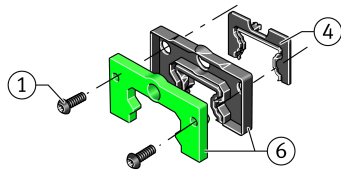

Technical information

Your current product variant

Size code	15	
Suffix code	B	
KIT-number	300	KIT end number

Main Dimensions & Performance Data

K₁	M2x8	Screw
L_S	1,3 mm	Dimension screw
	S 1,5	Hexagon socket screw
S	4,2 mm	Dimension
≈m	3,1 g	Weight

Degree of contamination

Yes	KIT suitable for very slight degree of contamination
Yes	KIT suitable for slight degree of contamination
Yes	KIT suitable for moderate degree of contamination
Yes	KIT suitable for heavy degree of contamination

Related products

Yes	KIT can be retrofitted

Increase of displacement

Yes	Large increase in displacement force