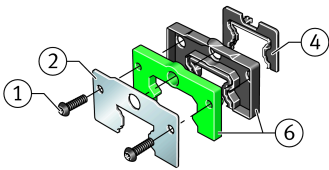

KIT.KWVE15-B-OS-310 [↗](#)

Accessory kit

Sealing and lubrication elements KIT for KUVE..

Technical information

Your current product variant

Size code	15	
Suffix	B	
KIT-number	310	KIT end number

Main Dimensions & Performance Data

K ₁	M2x9	Screw
L _S	1,3 mm	Dimension screw
	S 1,5	Hexagon socket screw
S	5 mm	Dimension
≈m	5,52 g	Weight

Degree of contamination

Yes	KIT suitable for very slight degree of contamination
Yes	KIT suitable for slight degree of contamination
Yes	KIT suitable for moderate degree of contamination
Yes	KIT suitable for heavy degree of contamination