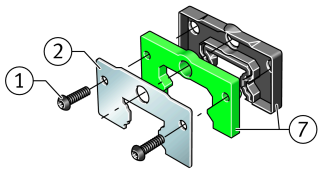

KIT.KWVE15-B-OS-360 [↗](#)

Accessory kit

Sealing and lubrication elements KIT for KUVE..

Technical information

Your current product variant

Size code	15	
Suffix	B	
KIT-number	360	KIT end number

Main Dimensions & Performance Data

K ₁	M2x9	Screw
L _S	1,3 mm	Dimension screw
	S 1,5	Hexagon socket screw
S	5 mm	Dimension
≈m	5,9 g	Weight

Degree of contamination

Yes	KIT suitable for very slight degree of contamination
Yes	KIT suitable for slight degree of contamination
Yes	KIT suitable for moderate degree of contamination
Yes	KIT suitable for heavy degree of contamination