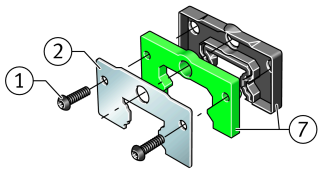

KIT.KWVE15-B-OS-360 [↗](#)

Accessory kit

Sealing and lubrication elements KIT for KUVE..

Technical information

Your current product variant

Size code	15	
Suffix code	B	
KIT-number	360	KIT end number

Main Dimensions & Performance Data

K ₁	M2x9	Screw
L _S	1,3 mm	Dimension screw
	S 1,5	Hexagon socket screw
S	5 mm	Dimension
≈m	5,9 g	Weight

Degree of contamination

Yes	KIT suitable for very slight degree of contamination
Yes	KIT suitable for slight degree of contamination
Yes	KIT suitable for moderate degree of contamination
Yes	KIT suitable for heavy degree of contamination