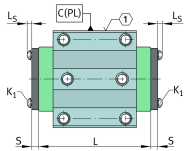

KIT.KWVE15-B-OS-360 [↗](#)

Accessory kit

Sealing and lubrication elements KIT for KUVE..

Technical information

Your current product variant

Size code	15	
Suffix	B	
KIT-number	360	KIT end number

Main Dimensions & Performance Data

K ₁	M2x9	Screw
L _S	1,3 mm	Dimension screw
	S 1,5	Hexagon socket screw
S	5 mm	Dimension
≈m	5,9 g	Weight

Degree of contamination

Yes	KIT suitable for very slight degree of contamination
Yes	KIT suitable for slight degree of contamination
Yes	KIT suitable for moderate degree of contamination
Yes	KIT suitable for heavy degree of contamination