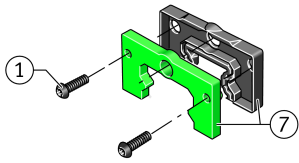

Technical information

Your current product variant

Size code	15	
Suffix code	B	
KIT-number	370	KIT end number

Main Dimensions & Performance Data

K₁	M2x8	Screw
L_S	1,3 mm	Dimension screw
	S 1,5	Hexagon socket screw
S	4,2 mm	Dimension
≈m	3,6 g	Weight

Degree of contamination

Yes	KIT suitable for very slight degree of contamination
Yes	KIT suitable for slight degree of contamination
Yes	KIT suitable for moderate degree of contamination
No	KIT suitable for heavy degree of contamination

Related products

Yes	KIT can be retrofitted

Increase of displacement

Yes	Large increase in displacement force