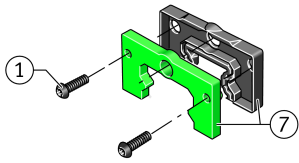

KIT.KWVE15-B-OS-370 [↗](#)

Accessory kit

Sealing and lubrication elements KIT for KUVE..

Technical information

Your current product variant

Size code	15	
Suffix	B	
KIT-number	370	KIT end number

Main Dimensions & Performance Data

K 1	M2x8	Screw
L S	1,3 mm	Dimension screw
	S 1,5	Hexagon socket screw
S	4,2 mm	Dimension
≈m	3,6 g	Weight

Degree of contamination

Yes	KIT suitable for very slight degree of contamination
Yes	KIT suitable for slight degree of contamination
Yes	KIT suitable for moderate degree of contamination
No	KIT suitable for heavy degree of contamination