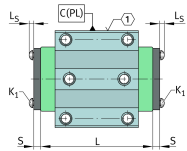

Technical information

Your current product variant

Size code	15	
Suffix	B	
KIT-number	370	KIT end number

Main Dimensions & Performance Data

K 1	M2x8	Screw
L S	1,3 mm	Dimension screw
	S 1,5	Hexagon socket screw
S	4,2 mm	Dimension
≈m	3,6 g	Weight

Degree of contamination

Yes	KIT suitable for very slight degree of contamination
Yes	KIT suitable for slight degree of contamination
Yes	KIT suitable for moderate degree of contamination
No	KIT suitable for heavy degree of contamination

Related products

Yes	KIT can be retrofitted

Increase of displacement

Yes	Large increase in displacement force