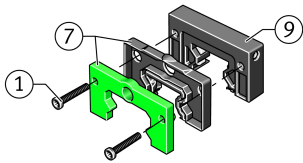

KIT.KWVE15-B-OS-400 [↗](#)

Accessory kit

Sealing and lubrication elements KIT for KUVE..

Technical information

Your current product variant

Size Code	15	
Suffix	B	
KIT-number	400	KIT end number

Main Dimensions & Performance Data

K ₁	M2x17	Screw
L _S	1,3 mm	Dimension screw
	S 1,5	Hexagon socket screw
S	14,1 mm	Dimension
≈m	10,4 g	Weight

Degree of contamination

Yes	KIT suitable for very slight degree of contamination
Yes	KIT suitable for slight degree of contamination
Yes	KIT suitable for moderate degree of contamination
No	KIT suitable for heavy degree of contamination