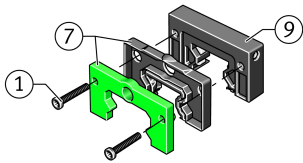

KIT.KWVE15-B-OS-400 [↗](#)

Accessory kit

Sealing and lubrication elements KIT for KUVE..

Technical information

Your current product variant

Size code	15	
Suffix	B	
KIT-number	400	KIT end number

Main Dimensions & Performance Data

K ₁	M2x17	Screw
L _S	1,3 mm	Dimension screw
	S 1,5	Hexagon socket screw
S	14,1 mm	Dimension
≈m	10,4 g	Weight

Degree of contamination

Yes	KIT suitable for very slight degree of contamination
Yes	KIT suitable for slight degree of contamination
Yes	KIT suitable for moderate degree of contamination
No	KIT suitable for heavy degree of contamination