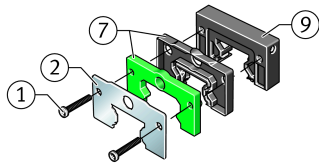

Technical information

Your current product variant

Size code	15	
Suffix code	B	
KIT-number	430	KIT end number

Main Dimensions & Performance Data

K₁	M2x18	Screw
L_S	1,3 mm	Dimension screw
	S 1,5	Hexagon socket screw
S	14,9 mm	Dimension
≈m	12,8 g	Weight

Degree of contamination

Yes	KIT suitable for very slight degree of contamination
Yes	KIT suitable for slight degree of contamination
Yes	KIT suitable for moderate degree of contamination
Yes	KIT suitable for heavy degree of contamination

Related products

Yes	KIT can be retrofitted

Increase of displacement

Yes	Large increase in displacement force