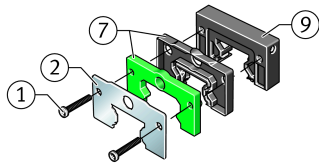

KIT.KWVE15-B-OS-430 [↗](#)

Accessory kit

Sealing and lubrication elements KIT for KUVE..

Technical information

Your current product variant

Size code	15	
Suffix	B	
KIT-number	430	KIT end number

Main Dimensions & Performance Data

K ₁	M2x18	Screw
L _S	1,3 mm	Dimension screw
	S 1,5	Hexagon socket screw
S	14,9 mm	Dimension
≈m	12,8 g	Weight

Degree of contamination

Yes	KIT suitable for very slight degree of contamination
Yes	KIT suitable for slight degree of contamination
Yes	KIT suitable for moderate degree of contamination
Yes	KIT suitable for heavy degree of contamination