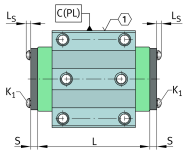

Technical information

Your current product variant

Size Code	20	
Suffix	B	
KIT-number	110	KIT end number

Main Dimensions & Performance Data

S	-0,8 mm	Dimension
≈m	400 mg	Weight

Degree of contamination

Yes	KIT suitable for very slight degree of contamination
Yes	KIT suitable for slight degree of contamination
No	KIT suitable for moderate degree of contamination
No	KIT suitable for heavy degree of contamination

Related products

Yes	KIT can be retrofitted

Increase of displacement

Yes	KIT suitable for moderate degree of contamination