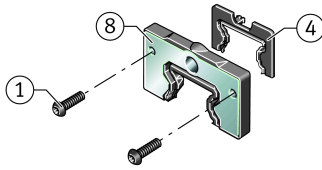

Technical information

Your current product variant

Size code	20	
Suffix code	B	
KIT-number	320	KIT end number

Main Dimensions & Performance Data

K₁	M2x8	Screw
L_S	1,3 mm	Dimension screw
	S 1,5	Hexagon socket screw
S	3,7 mm	Dimension
≈m	7,2 g	Weight

Degree of contamination

Yes	KIT suitable for very slight degree of contamination
Yes	KIT suitable for slight degree of contamination
Yes	KIT suitable for moderate degree of contamination
Yes	KIT suitable for heavy degree of contamination

Related products

Yes	KIT can be retrofitted

Increase of displacement

Yes	Large increase in displacement force