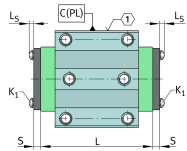

Technical information

Your current product variant

Size code	20	
Suffix code	B	
KIT-number	320	KIT end number

Main Dimensions & Performance Data

K₁	M2x8	Screw
L_S	1,3 mm	Dimension screw
	S 1,5	Hexagon socket screw
S	3,7 mm	Dimension
≈m	7,2 g	Weight

Degree of contamination

Yes	KIT suitable for very slight degree of contamination
Yes	KIT suitable for slight degree of contamination
Yes	KIT suitable for moderate degree of contamination
Yes	KIT suitable for heavy degree of contamination

Related products

Yes	KIT can be retrofitted

Increase of displacement

Yes	Large increase in displacement force