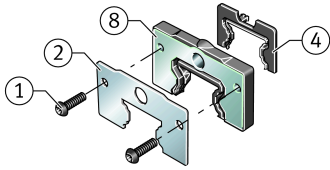

KIT.KWVE20-B-OS-330 [↗](#)

Accessory kit

Sealing and lubrication elements KIT for KUVE..

Technical information

Your current product variant

Size code	20	
Suffix code	B	
KIT-number	330	KIT end number

Main Dimensions & Performance Data

K ₁	M2x8	Screw
L _S	1,3 mm	Dimension screw
	S 1,5	Hexagon socket screw
S	4,5 mm	Dimension
≈m	10,5 g	Weight

Degree of contamination

Yes	KIT suitable for very slight degree of contamination
Yes	KIT suitable for slight degree of contamination
Yes	KIT suitable for moderate degree of contamination
Yes	KIT suitable for heavy degree of contamination