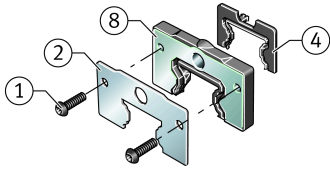

KIT.KWVE20-B-OS-330 [↗](#)

Accessory kit

Sealing and lubrication elements KIT for KUVE..

Technical information

Your current product variant

Size Code	20	
Suffix	B	
KIT-number	330	KIT end number

Main Dimensions & Performance Data

K ₁	M2x8	Screw
L _S	1,3 mm	Dimension screw
	S 1,5	Hexagon socket screw
S	4,5 mm	Dimension
≈m	10,5 g	Weight

Degree of contamination

Yes	KIT suitable for very slight degree of contamination
Yes	KIT suitable for slight degree of contamination
Yes	KIT suitable for moderate degree of contamination
Yes	KIT suitable for heavy degree of contamination